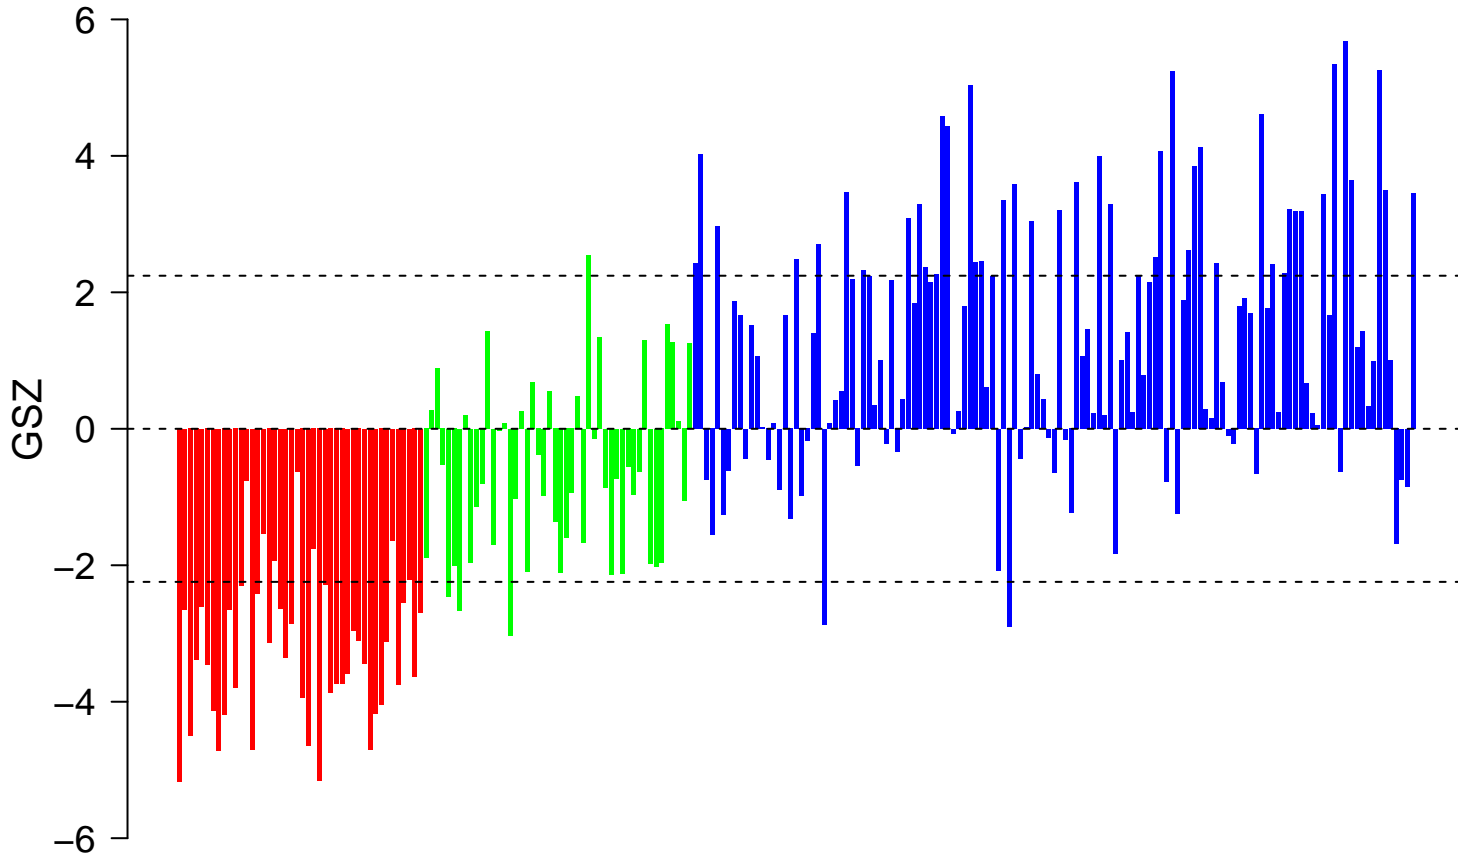

# BIOCARTA\_DC\_PATHWAY

■ on  
■ -  
□ off